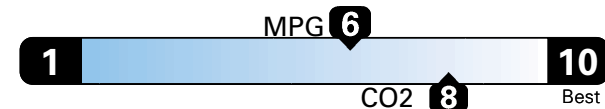

You spend $1,000
in fuel costs
over 5 years
compared to the
average new vehicle.

Annual fuel cost $1,700

Fuel Economy & Greenhouse Gas Rating (tailpipe only)